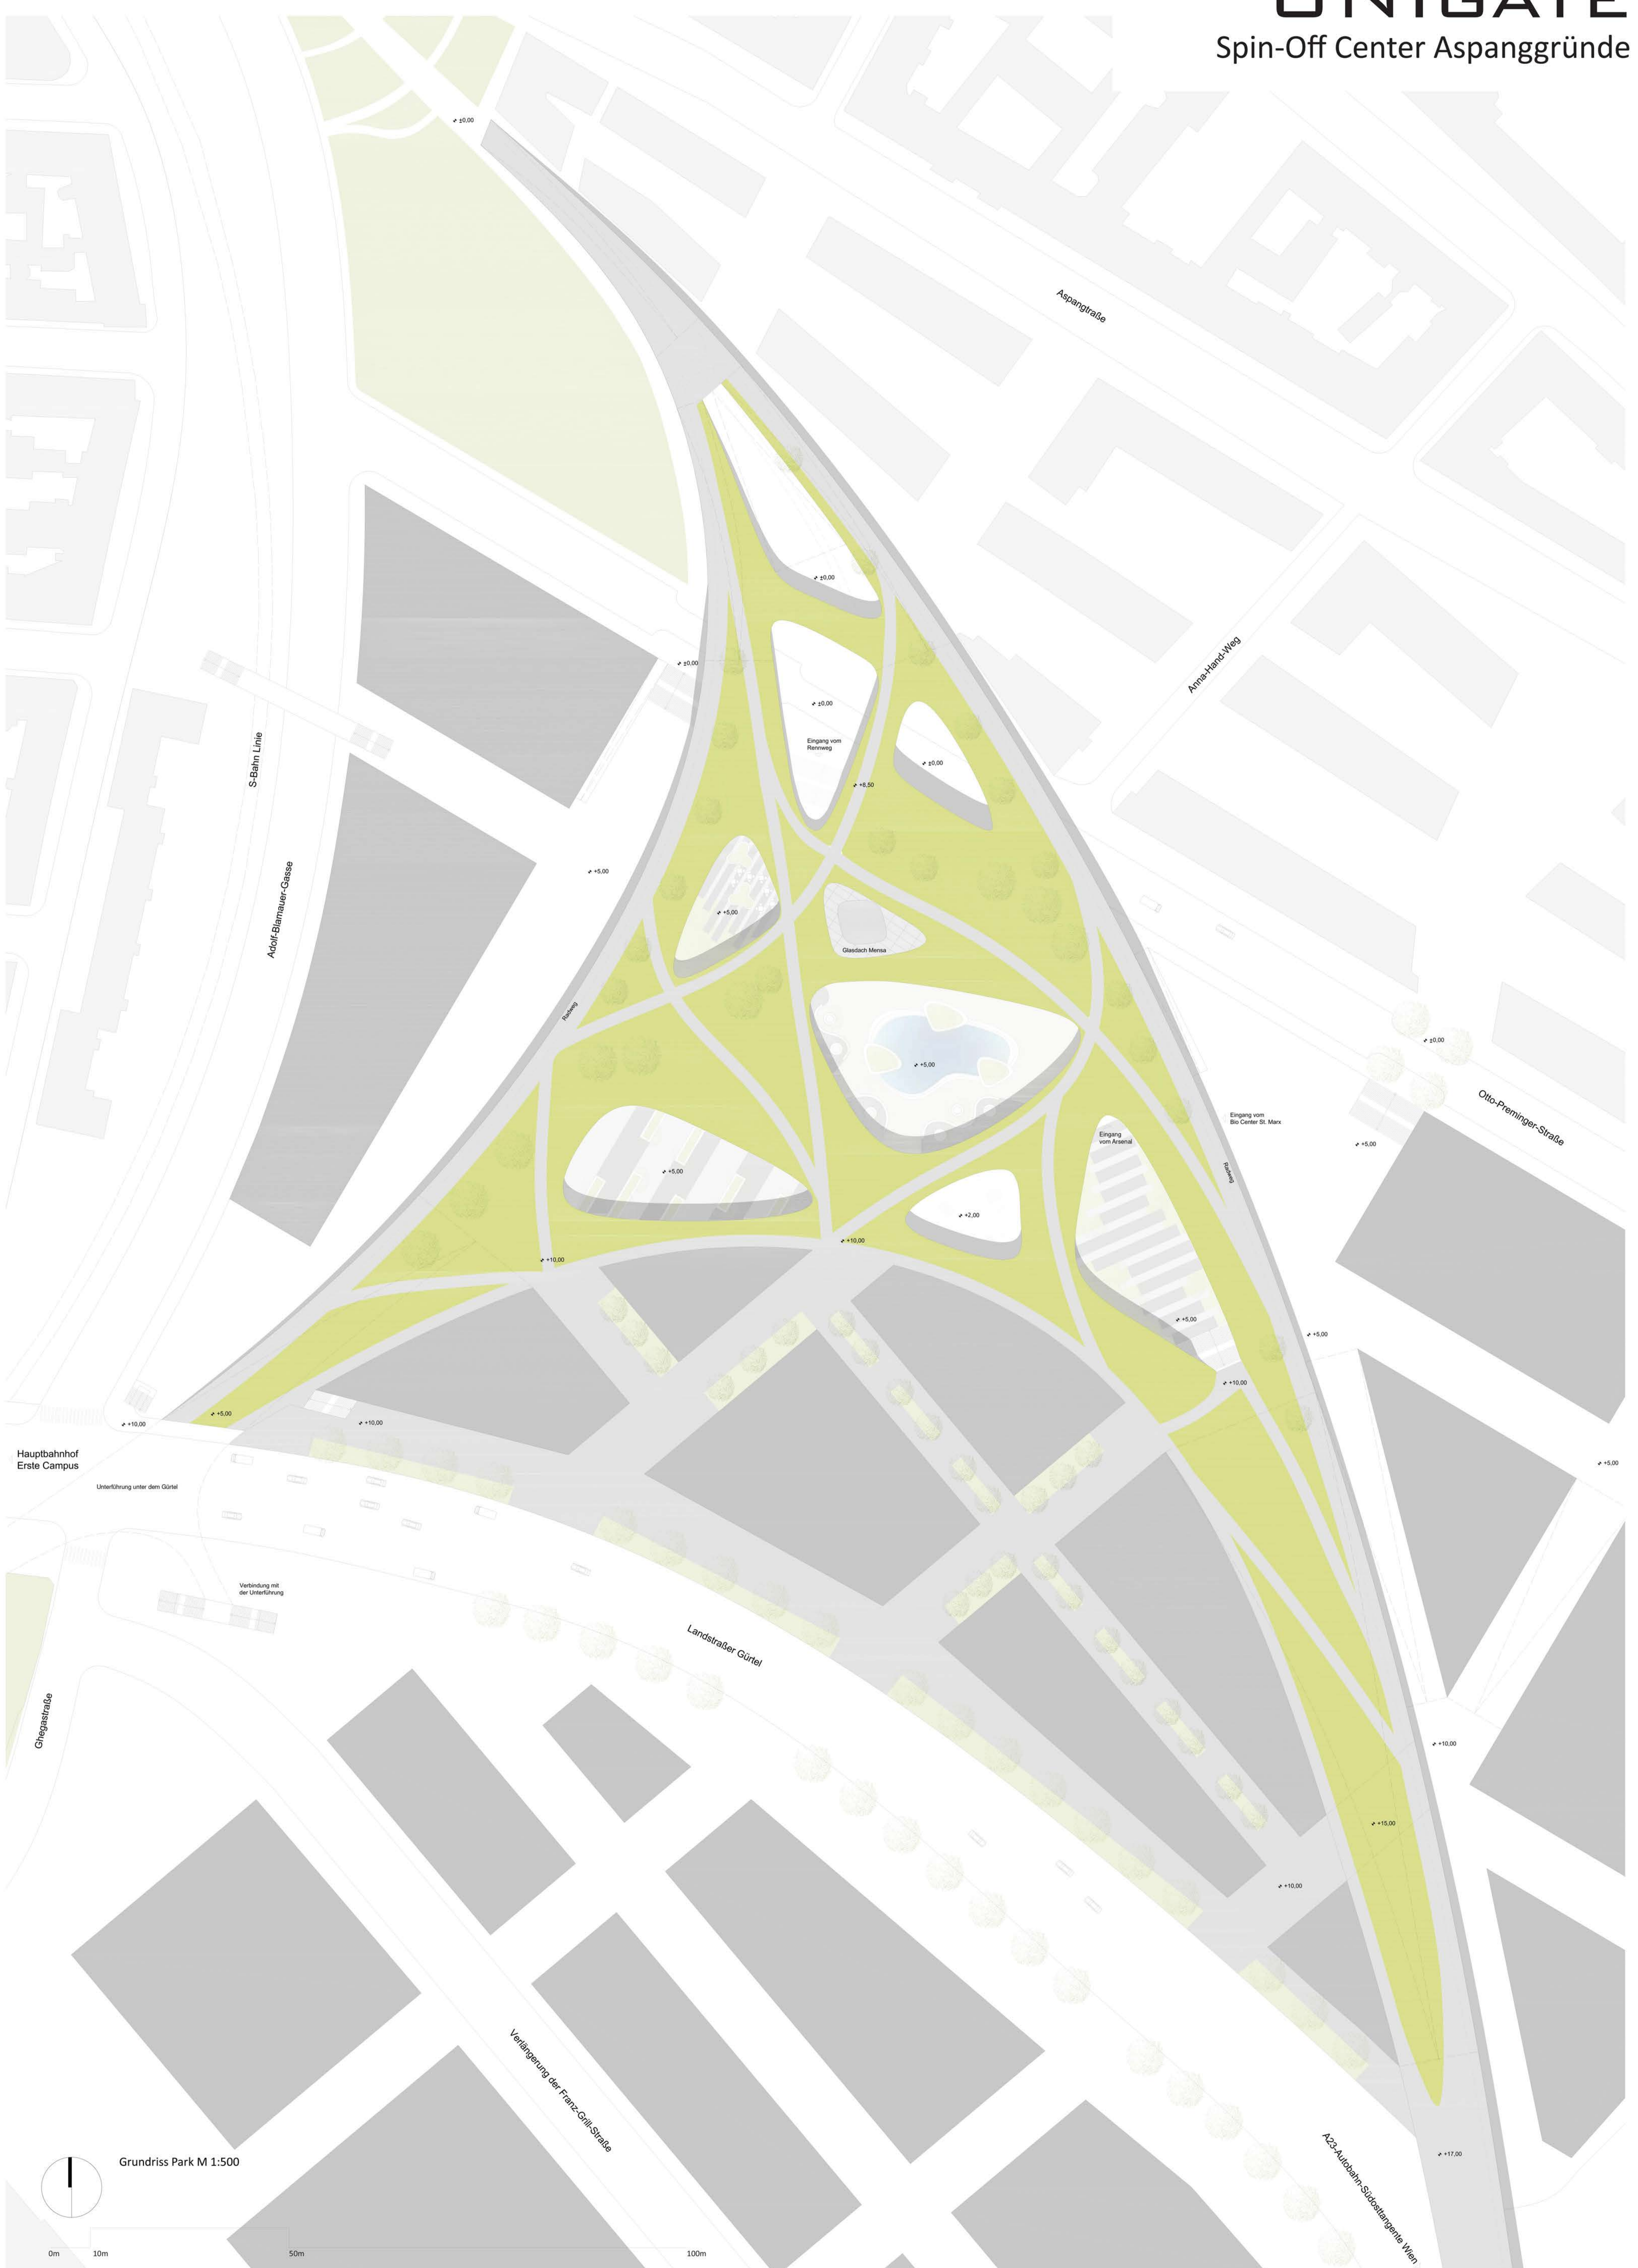

UNIGATE

Spin-Off Center Aspanggründe

Grundriss Park M 1:500

0m 10m 50m 100m